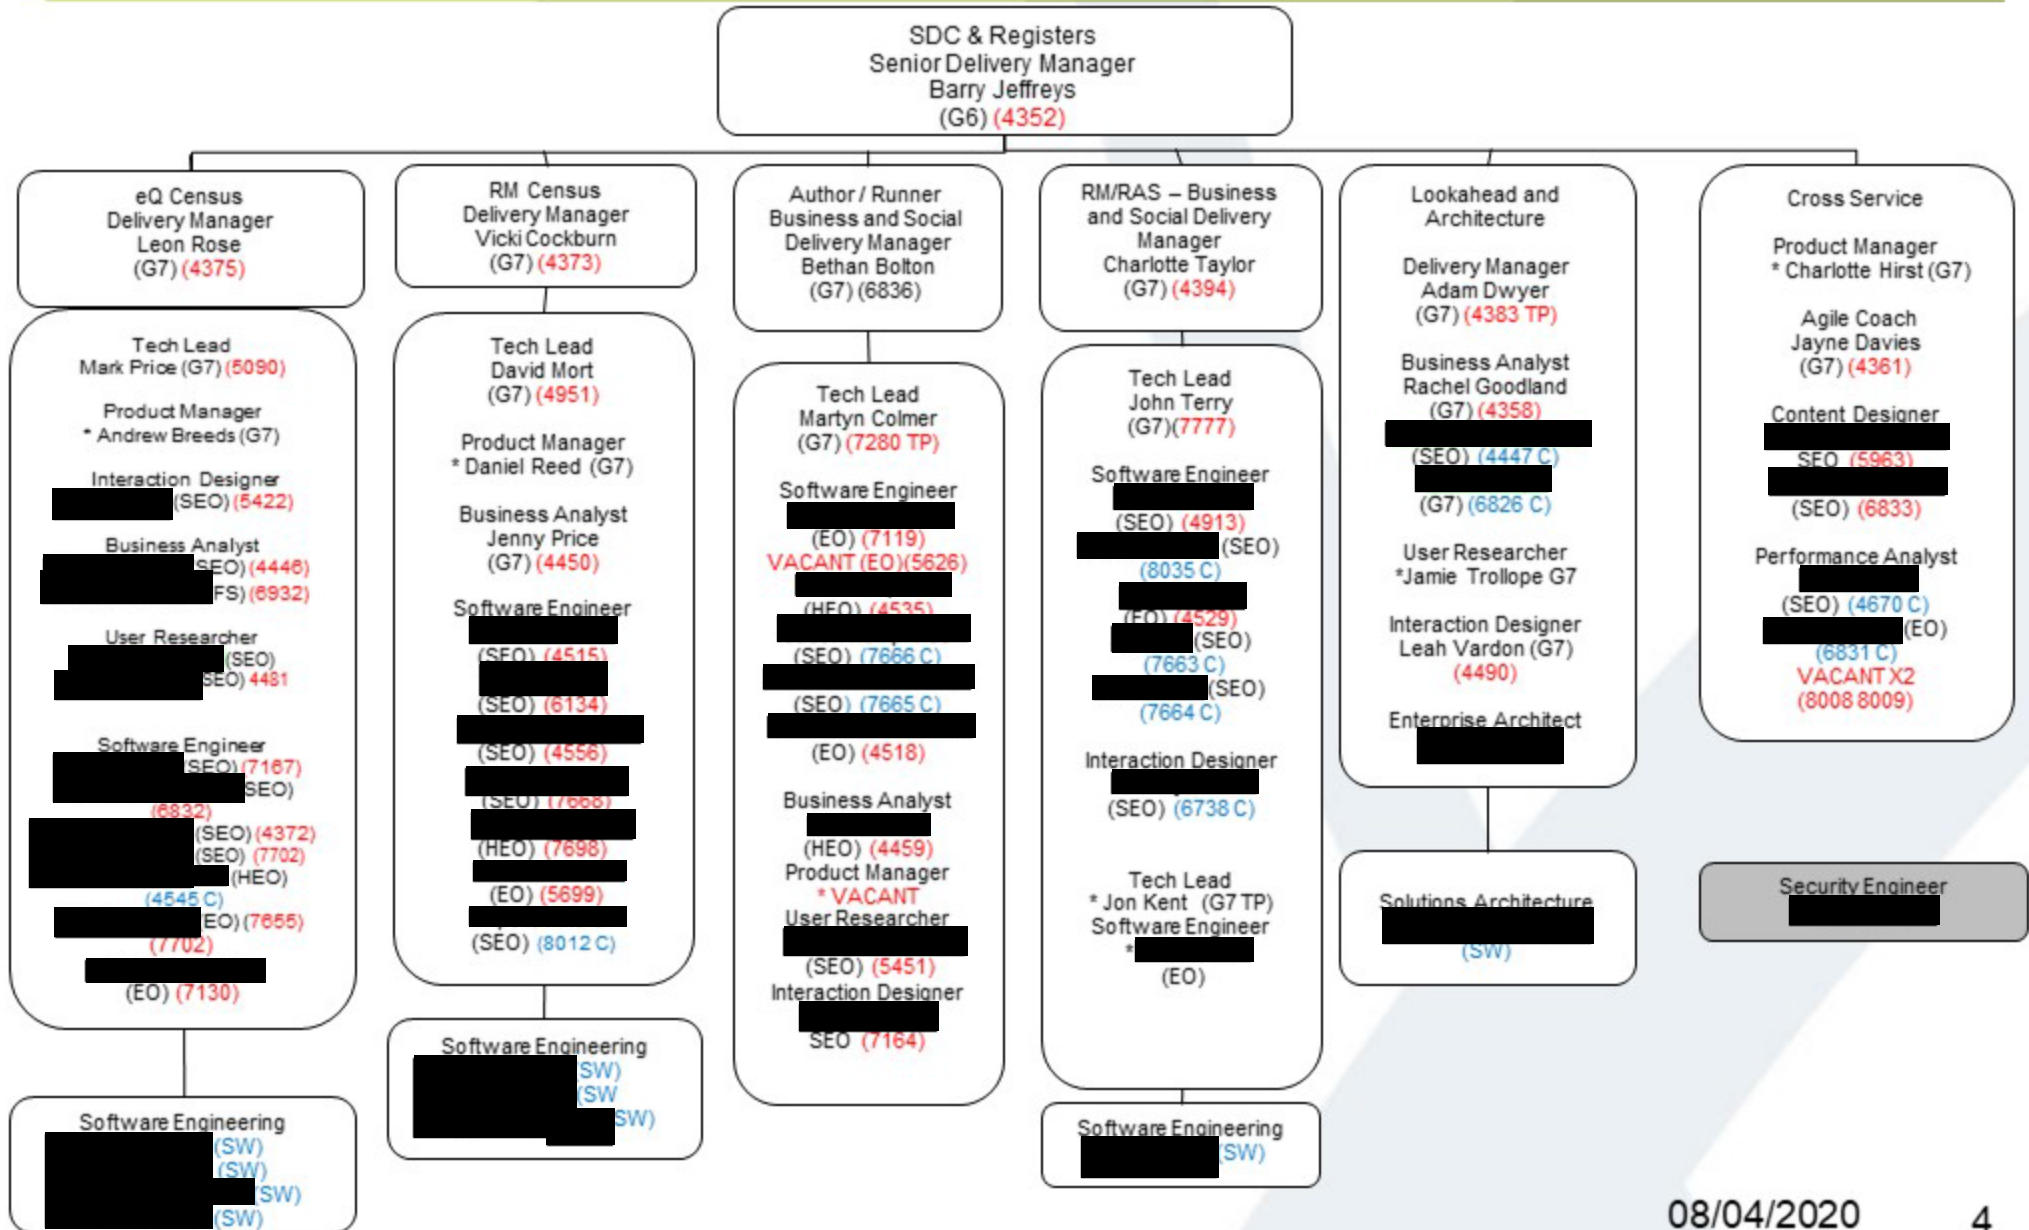

Digital Delivery Division

8 April 2020

NOTE: some staff will appear twice in org charts. Where they appear with their EL number is where they are permanently costed. Where they appear with a "*" indicates where they are currently working.

SE45

SE45

SE45

SE45

On loan to Digital Publishing (SE45 / QR011)

██████████ - User Researcher, SEO (4484)
Alison Hawkesworth – User Researcher, G7 (4482)
██████████ – Interaction Designer (4432)
██████████ – Business Analyst (HEO) (4453)
██████████ User Researcher (FS) (6933)

2 EL Numbers for User Researchers 5007 and 7737 one to go to DP