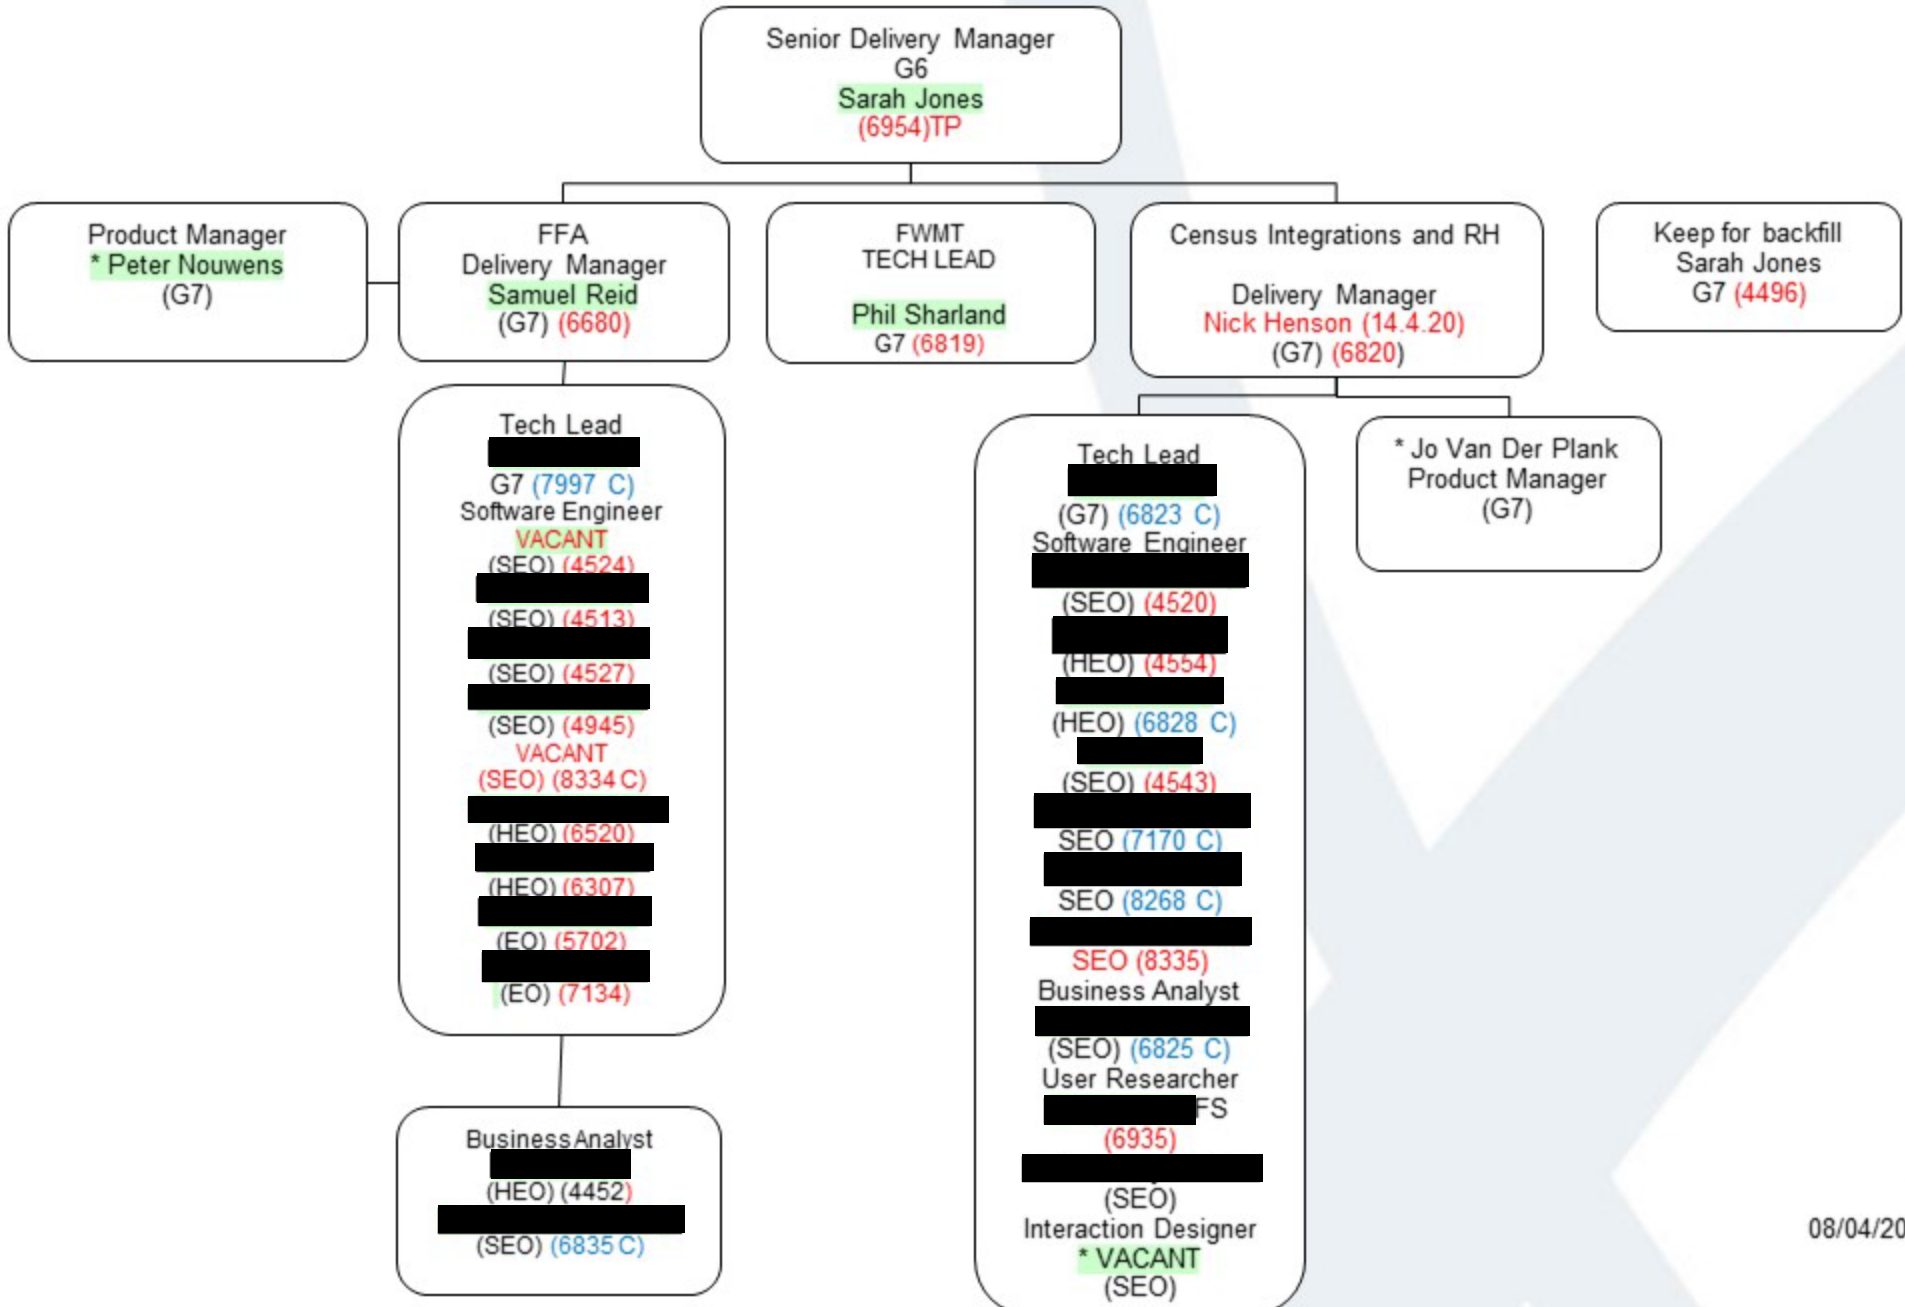

Digital Delivery Division

8 April 2020

NOTE: some staff will appear twice in org charts. Where they appear with their EL number is where they are permanently costed. Where they appear with a "*" indicates where they are currently working.

SE45

SE45

SE45

SE45

On loan to Digital Publishing (SE45 / QR011)

██████████ - User Researcher, SEO (4484)
Alison Hawkesworth – User Researcher, G7 (4482)
██████████ – Interaction Designer (4432)
██████████ – Business Analyst (HEO) (4453)
██████████ User Researcher (FS) (6933)

2 EL Numbers for User Researchers 5007 and 7737 one to go to DP