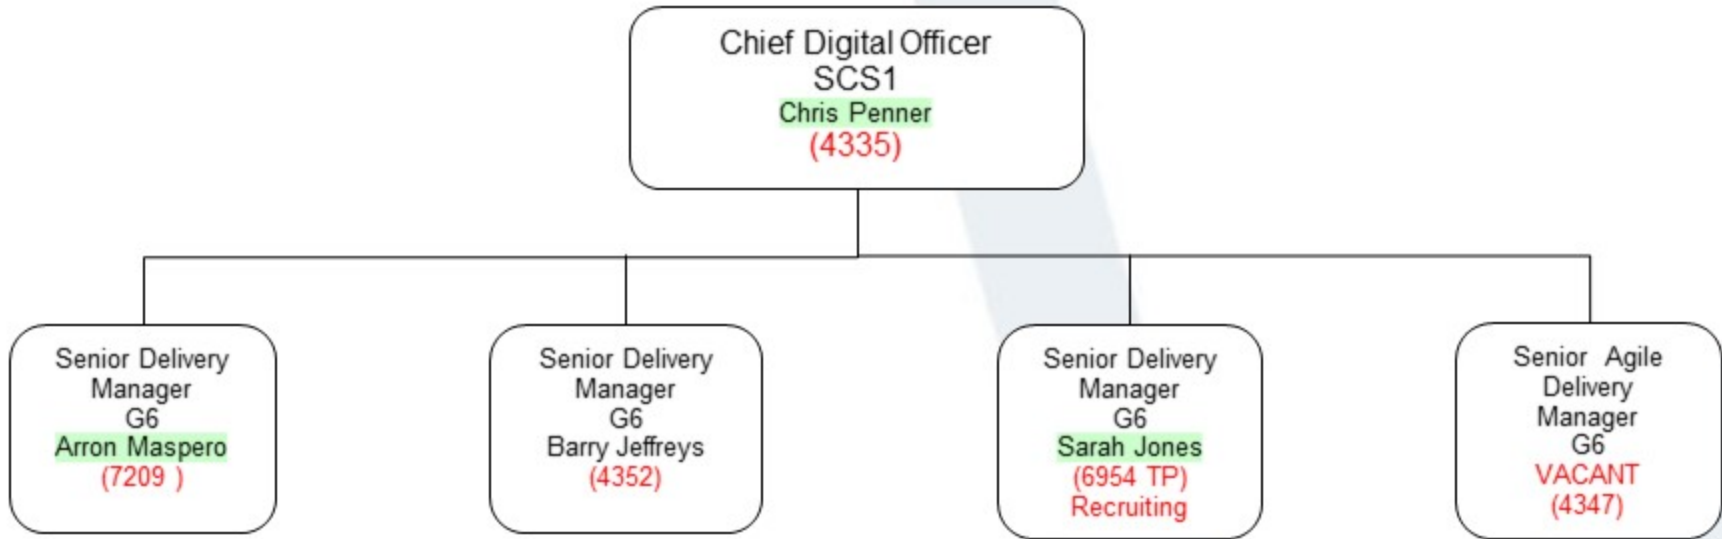

Digital Delivery Division

8 April 2020

NOTE: some staff will appear twice in org charts. Where they appear with their EL number is where they are permanently costed. Where they appear with a "*" indicates where they are currently working.

SE45

SE45

SE45

SE45

On loan to Digital Publishing (SE45 / QR011)

██████████ - User Researcher, SEO (4484)
Alison Hawkesworth – User Researcher, G7 (4482)
██████████ – Interaction Designer (4432)
██████████ – Business Analyst (HEO) (4453)
██████████ User Researcher (FS) (6933)